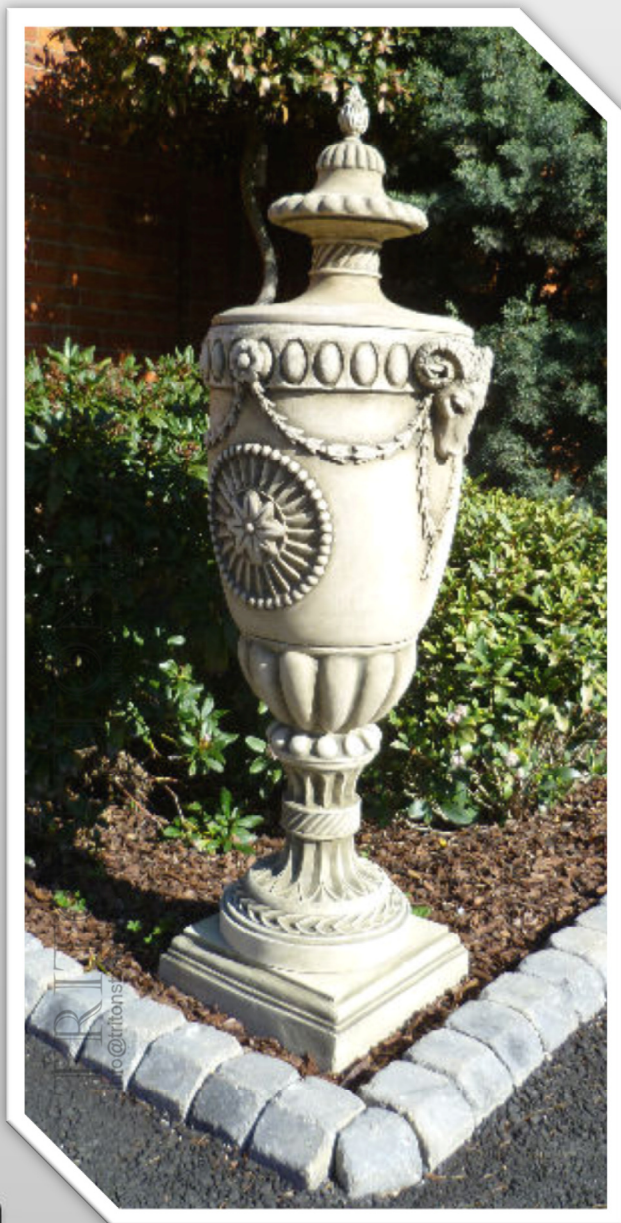

RICHMOND URN

This tall, slim, elegant Urn with fine detail to the Socle. Ram's Head decor to the main body and Flame Finial Lid.

Seated on a Royal Doulton plinth, with laurel leaf motif to the main body and egg and dart detail to the upper edge.

Colour Options for this urn.

Hand Antiqued Somerset, Bath or Portland.

Plinth Options:

Plinths available to use with this urn.

Low Royal Doulton Plinth

See attached information for prices and specs.

Price: £1,050.00

Price shown **DOES NOT** include the plinth
Prices are inclusive of VAT.

Product Code: UPRMU559

Images are Copyright Tritonstone

Technical Information:

Richmond Urn
Height: 164cm
Width: 47cm
Depth: 47cm
Weight: 155kgs

<http://www.tritonstone.co.uk/urn_plinths/Richmond-urn-Royal-plinth.php>

www.TRITONSTONE.co.uk

For further technical information please contact us to discuss your requirements:

Email: info@tritonstone.co.uk Tel: 01460 259 295 Mobile: 07770 865895